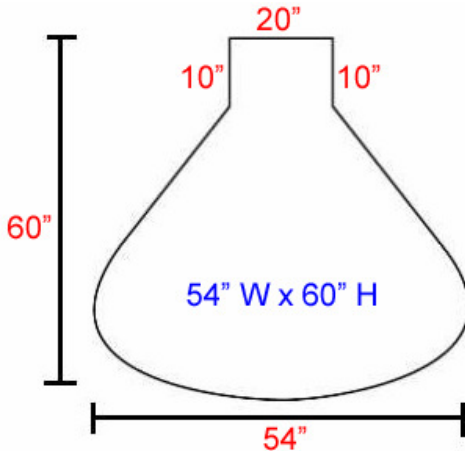

Dimensions for Workstation Chair Mats

A **"LIP"** is defined as a protrusion or extension from the edge of the mat. The picture below has a lip.

Chair Mats with a lip are listed using the **overall size** of the mat including the lip.

Thus, the base portion of the mat is smaller than the corresponding size listed.

Workstation mats have a **20" wide x 10" deep lip**.

54" x 60" Workstation Mat (Overall Size)

- 54" Wide x 50" Deep Base plus a
- 20" Wide x 10" Deep Lip

66" x 60" Workstation Mat (Overall Size)

- 50" Deep Base plus a
- 20" Wide x 10" Deep Lip

75" x 60" Workstation Mat (Overall Size)

- 50" Deep Base plus a
- 20" Wide x 10" Deep Lip