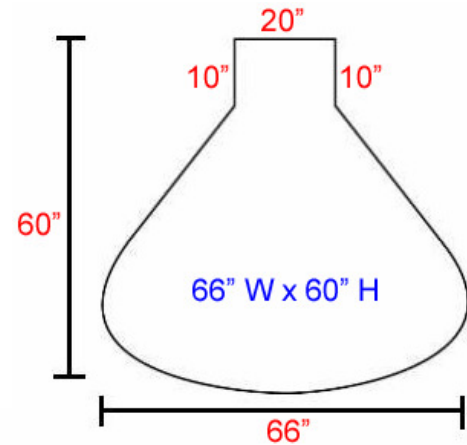

Dimensions for Workstation Chair Mats

A **"LIP"** is defined as a protrusion or extension from the edge of the mat. The picture below has a lip.

Chair Mats with a lip are listed using the **overall size** of the mat including the lip.

Thus, the base portion of the mat is smaller than the corresponding size listed.

Workstation mats have a **20" wide x 10" deep lip**.

54" x 60" Workstation Mat (Overall Size)

- 54" Wide x 50" Deep Base plus a
- 20" Wide x 10" Deep Lip

66" x 60" Workstation Mat (Overall Size)

- 50" Deep Base plus a
- 20" Wide x 10" Deep Lip

75" x 60" Workstation Mat (Overall Size)

- 50" Deep Base plus a
- 20" Wide x 10" Deep Lip