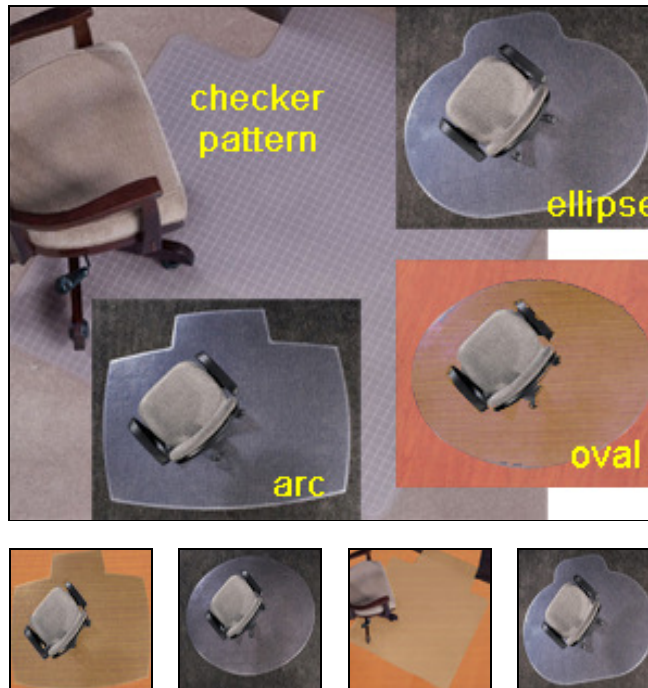

Designer Series Desk Chair Mats

This deluxe, crystal color desk chair mat won't chip or curl and is non-flammable. Hundreds of molded spikes on the backside help to hold the mat on virtually any carpeted surface including cut-pile and loop carpets. Also available with a smooth backing to stay put on hard surface floors.

- Desk chair mats have crystal color clarity
- *LIFETIME WARRANTY on all chair mats against cracks due to normal wear and tear.
- Chair mats available in either the standard thickness (1/7" or 0.145" or 145 mil) for the designer shapes and in 3 thicknesses for the checkered pattern (regular, standard and premium).
- Custom chair mat shapes and sizes available. Please call for more information.
- NOTE: A "lip" is defined as a protrusion or extension from the edge of the mat. The lip protects the floor under the desk where the chair may roll if scooted all the way in. The picture to the left has a lip.
- NOTE: Chair Mats with a lip are listed using the overall size of the mat including the lip; thus, the rectangular portion of the mat is smaller than the corresponding size listed.